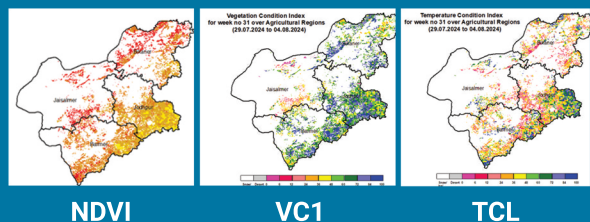

SATELLITE BASED PRODUCT

Several satellite-derived vegetation indices, such as the Normalized Difference Vegetation Index (NDVI), Vegetation Condition Index (VCI), and Temperature Condition Index (TCI) are developed to monitor drought high resolution scale (district/block/village level). These indices help assess drought-related vegetation stress and are often validated against ground observations.