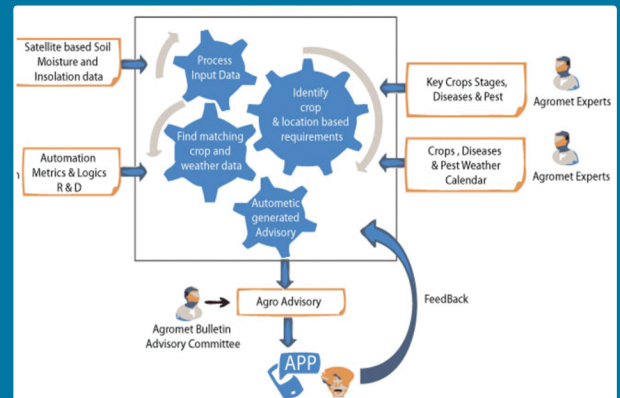

### AGROMET ADVISORY

IT Agri delivers crop-wise services on land preparation, sowing/transplanting, fertiliser and pesticides application, irrigation, harvesting etc. based on weather information, weather forecast, soil, crop weather calendar, and satellite products and other associated information.

### SPECIAL ADVISORY FOR LIVESTOCK

IT Agri assists in generating "Special Bulletin for Heat Stress for Livestock and poultry farmers" from the Decision Support System (DSS) and disseminated advisory through SMS & voice messages to the farmers and local stakeholders. By implementing this service, a large number farmers are able to enhance animal production. Weather based livestock management through health, shelter and nutrition management is also provided. Such information is made more effective with sensitization/capacity building/training programme at the local level.

### FISHERY ADVISORY

IT Agri helps to provide fishery advisory based on temperature, oxygen level and also assists in generation of advisories for fish management under extreme weather conditions with close collaboration of the related organisations.

### AUTOMATION SOLUTION

Using the sensitivity studies between crop stages, pest and disease incidences, weather parameters and different logics, IT Agri can produce agromet advisories through automation mode.