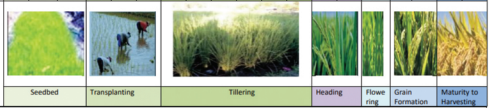

Crop Weather Calendar of Paddy Aman Rice																				
Months	Duration: 133 days																			
Week	July	August			September			October			November	December								
Mid-Week/Normal	30	32	33	34	35	36	37	38	39	40	41	42	43	44	45	46	47	48		
Rainfall (mm)	75.5	79.5	89.0	76.5	63.0	60.5	66.0	60.0	59.5	76.5	41.0	38.5	31.5	26.5	9.5	12.0	8.0	3.0	3.5	
Max. Temp. (°C)	32.1	32.1	32.1	32.0	32.4	32.5	32.1	32.3	32.8	32.8	32.7	32.7	32.4	31.7	31.0	30.1	29.5	28.5		
Min. Temp. (°C)	26.1	26.0	26.4	26.1	26.4	26.2	26.0	26.0	25.8	25.5	25.0	24.2	22.5	21.5	20.6	19.3	18.0	16.0		
Mean Temp. (°C)	29.5	29.0	29.2	29.0	29.4	29.3	29.1	29.4	29.1	28.9	28.3	27.1	26.9	25.8	25.1	24.7	23.7	22.4		
Humidity (%)	95.8	95.6	96.1	96.0	95.9	96.2	96.5	96.7	96.7	96.8	96.5	96.2	96.3	96.0	95.6	95.9	95.8	95.5		
Dewpoint (°C)	25.3	24.8	24.5	25.1	25.2	24.9	25.0	25.1	25.2	25.2	25.2	25.2	25.2	25.1	25.0	24.9	24.8	24.7		
Windiness (km/h)	85.6	85.2	85.0	85.6	84.8	84.8	85.1	85.1	84.1	83.4	83.0	81.1	79.8	77.8	76.7	74.7	73.6	72.4	71.1	
Solar (hrs)	29.0	30.0	29.5	31.0	32.5	31.5	32.0	34.5	36.0	38.0	41.5	42.5	40.5	32.5	48.5	53.5	52.5	53.5	53.0	
WSD (mm)	179	170	172	170	178	172	171	181	180	180	203	193	184	179	126	189	197	192		
WSD(km/h)	6.2	6.5	5.9	6.5	5.6	5.6	5.5	5.5	4.8	4.8	4.3	3.7	4.1	3.8	3.4	4.1	3.8	4.3	4.3