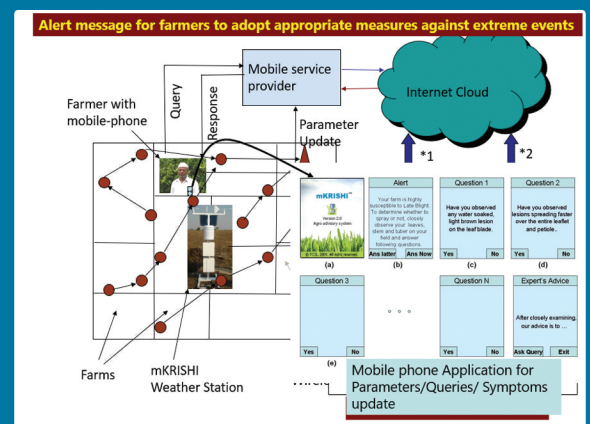

ARTIFICIAL INTELLIGENCE SOLUTION

Artificial intelligence (AI) is a set of technologies that enable computers to perform a variety of advanced functions. IT Agri provides the solution about construction of tailored AI systems, ensuring their seamless integration across diverse agrometeorological environments.